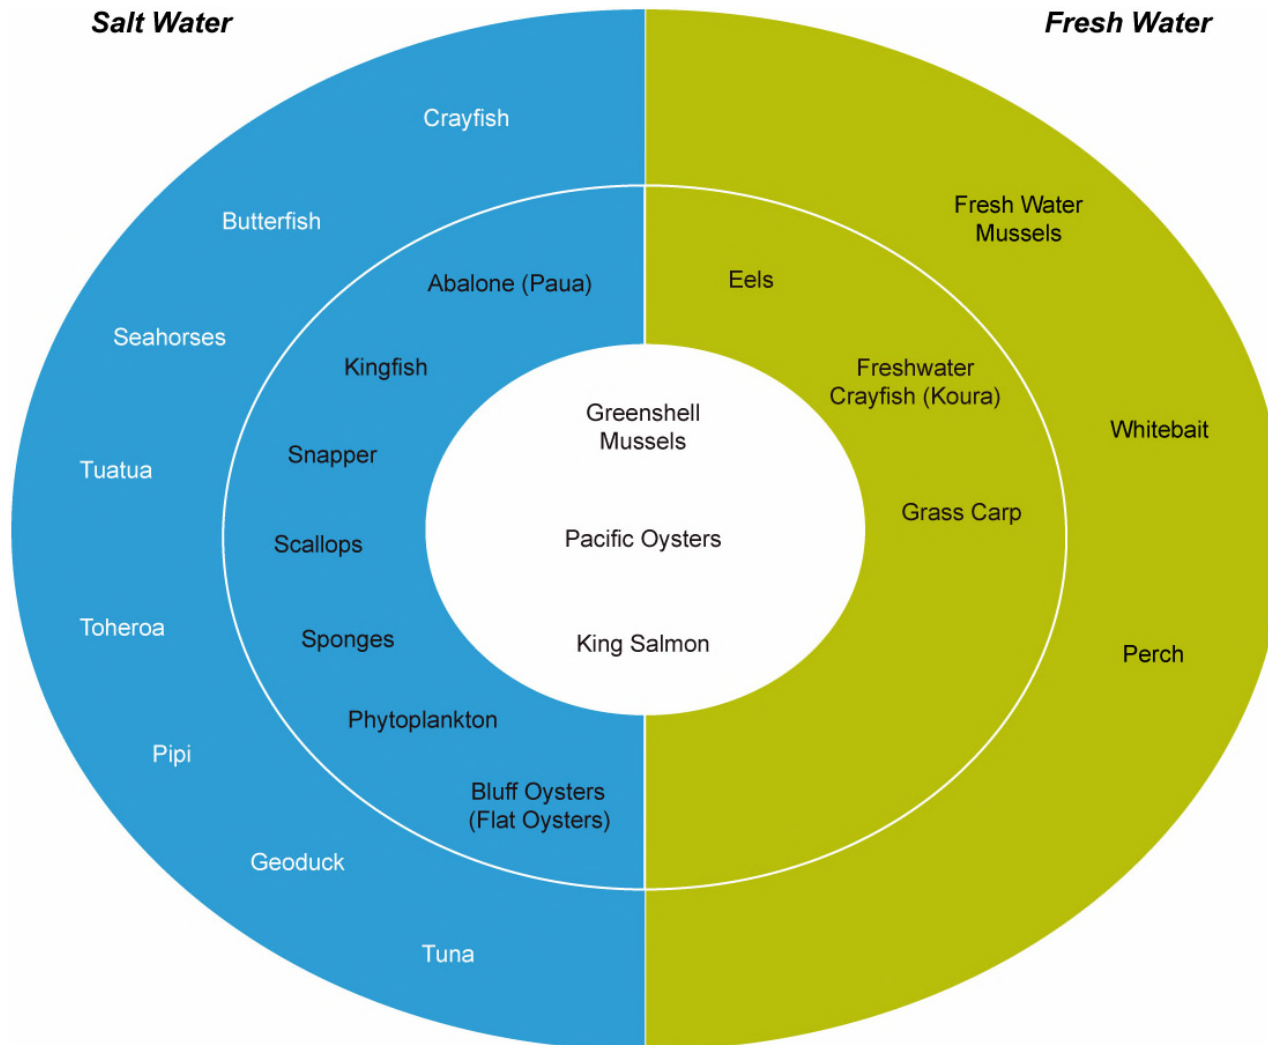

# What makes a successful Aquaculture Venture

1. Time
2. Permits
3. \$
4. Technology

# Aquaculture Species

# Aquaculture Locations in New Zealand