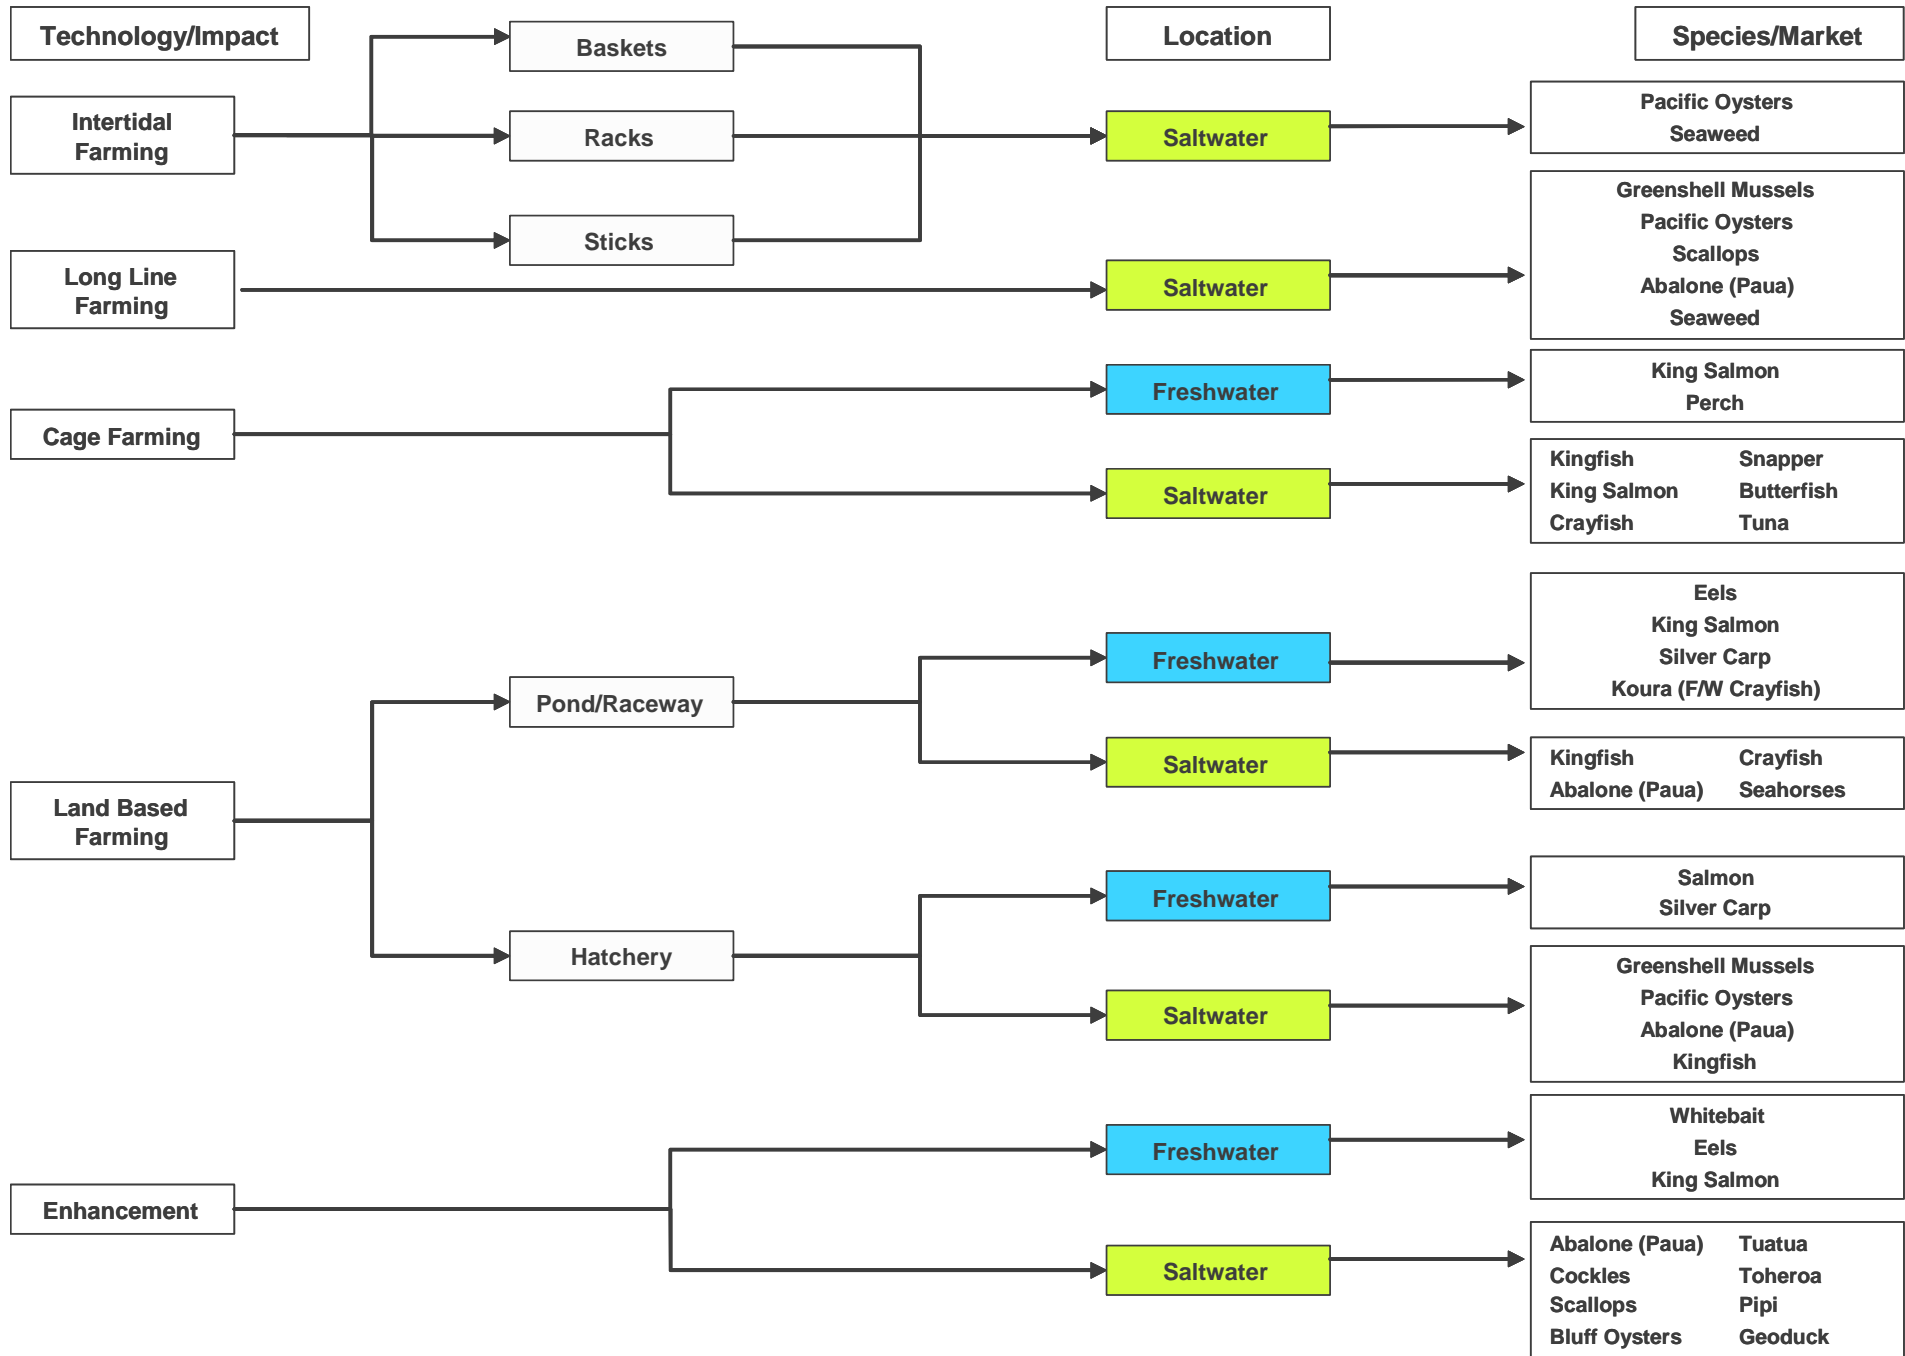

# IWI AQUACULTURE WORKSHOP

“What makes a successful Aquaculture  
venture”

Graeme Coates  
Executive Officer  
New Zealand Marine Farming  
Association Inc

# What makes a successful Aquaculture Venture

1. Time
2. Permits
3. \$
4. Technology

# Aquaculture Species

# Aquaculture Locations in New Zealand